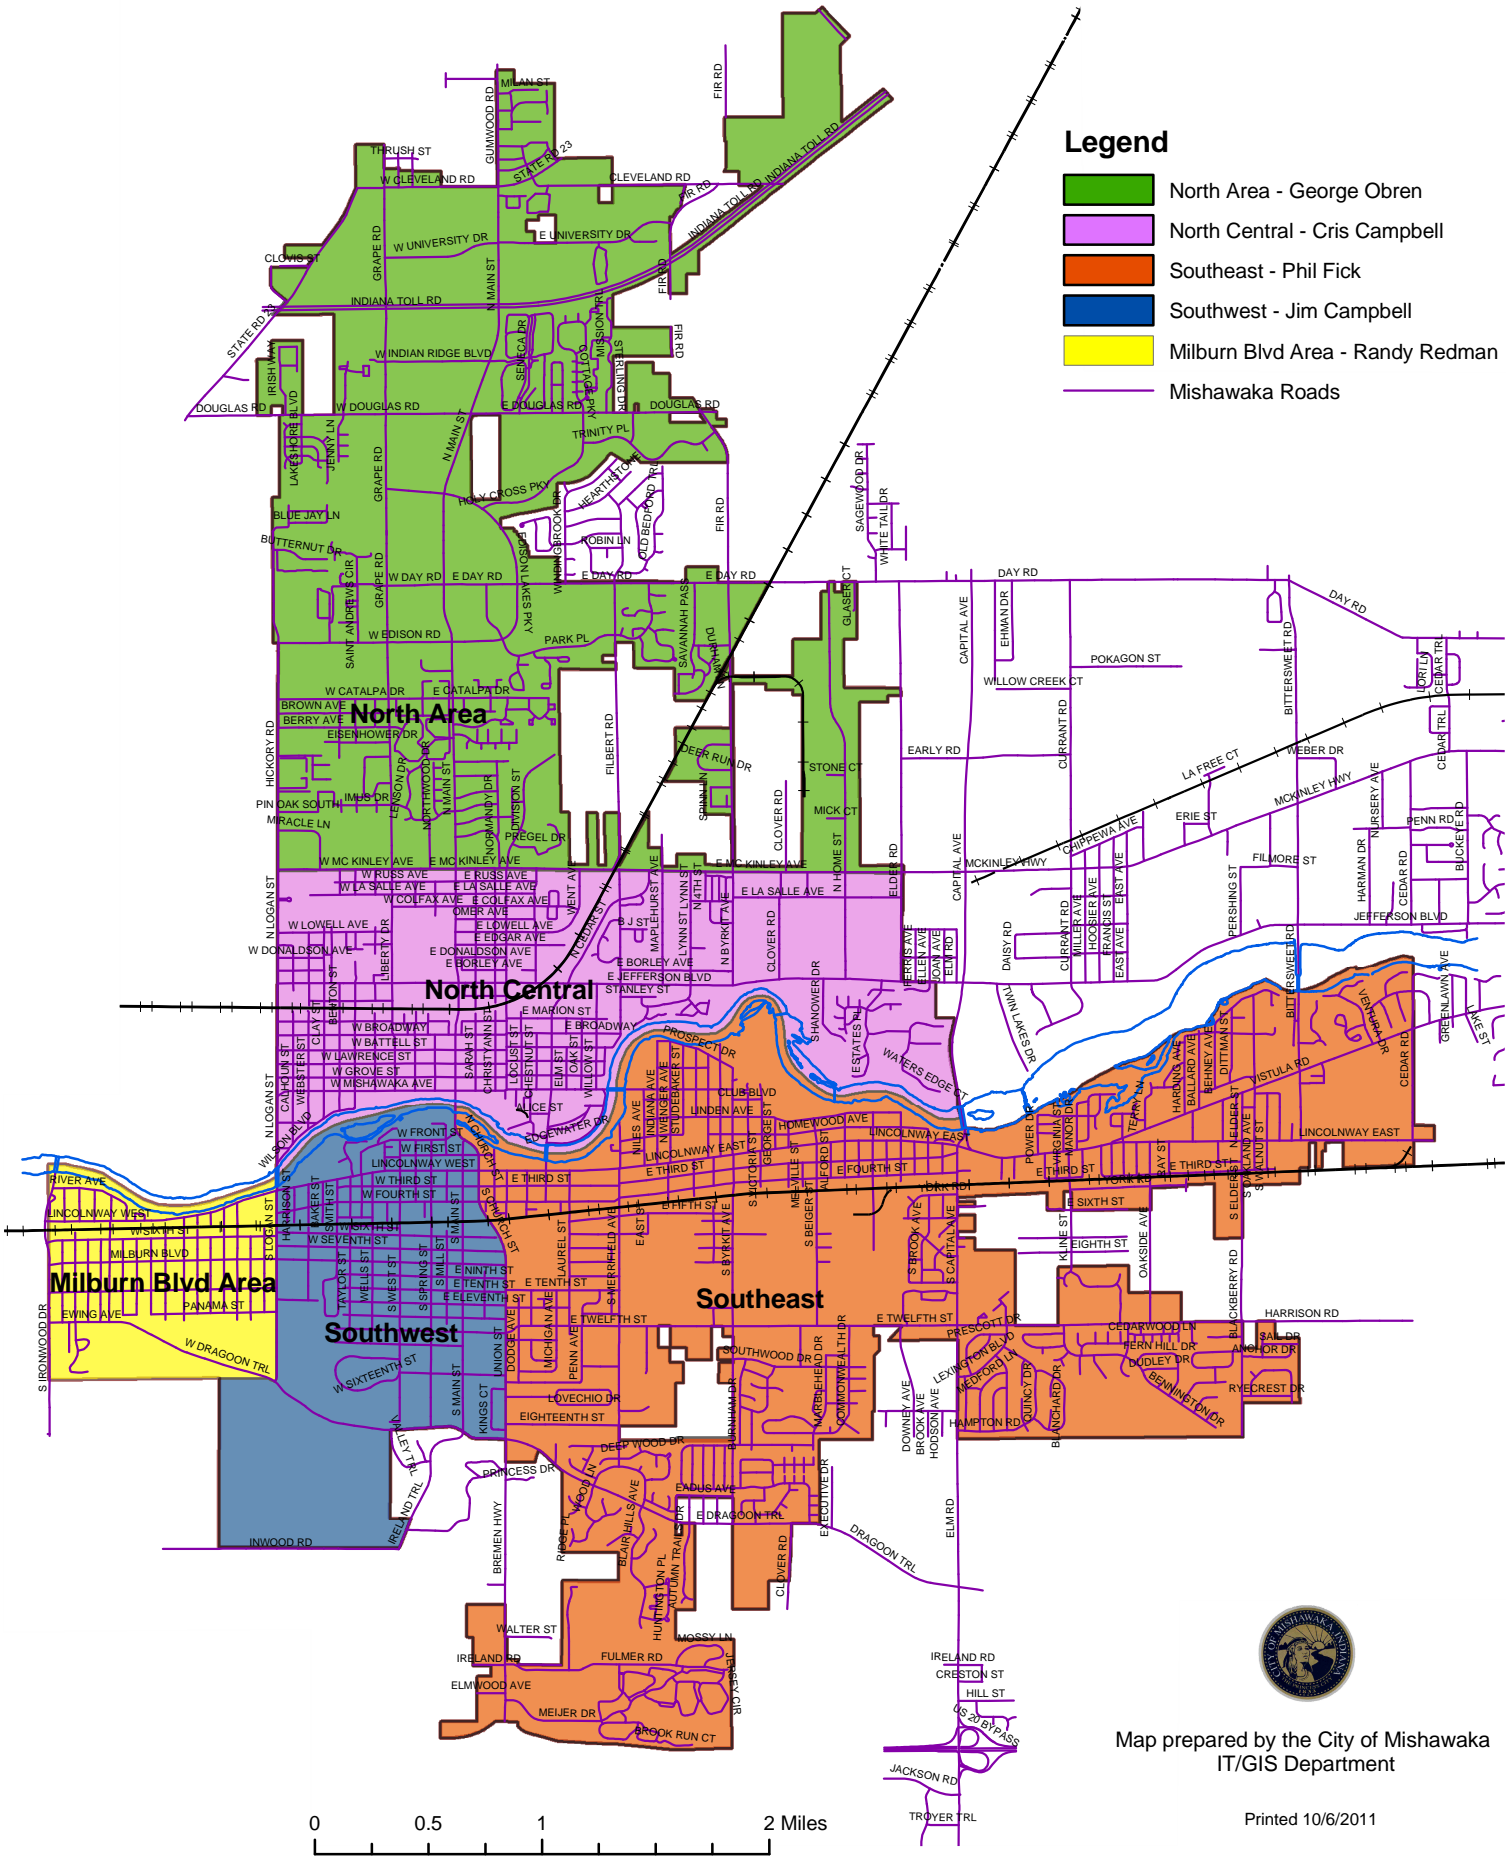

# City of Mishawaka Code Enforcement Areas

Map prepared by the City of Mishawaka  
IT/GIS Department

Printed 10/6/2011