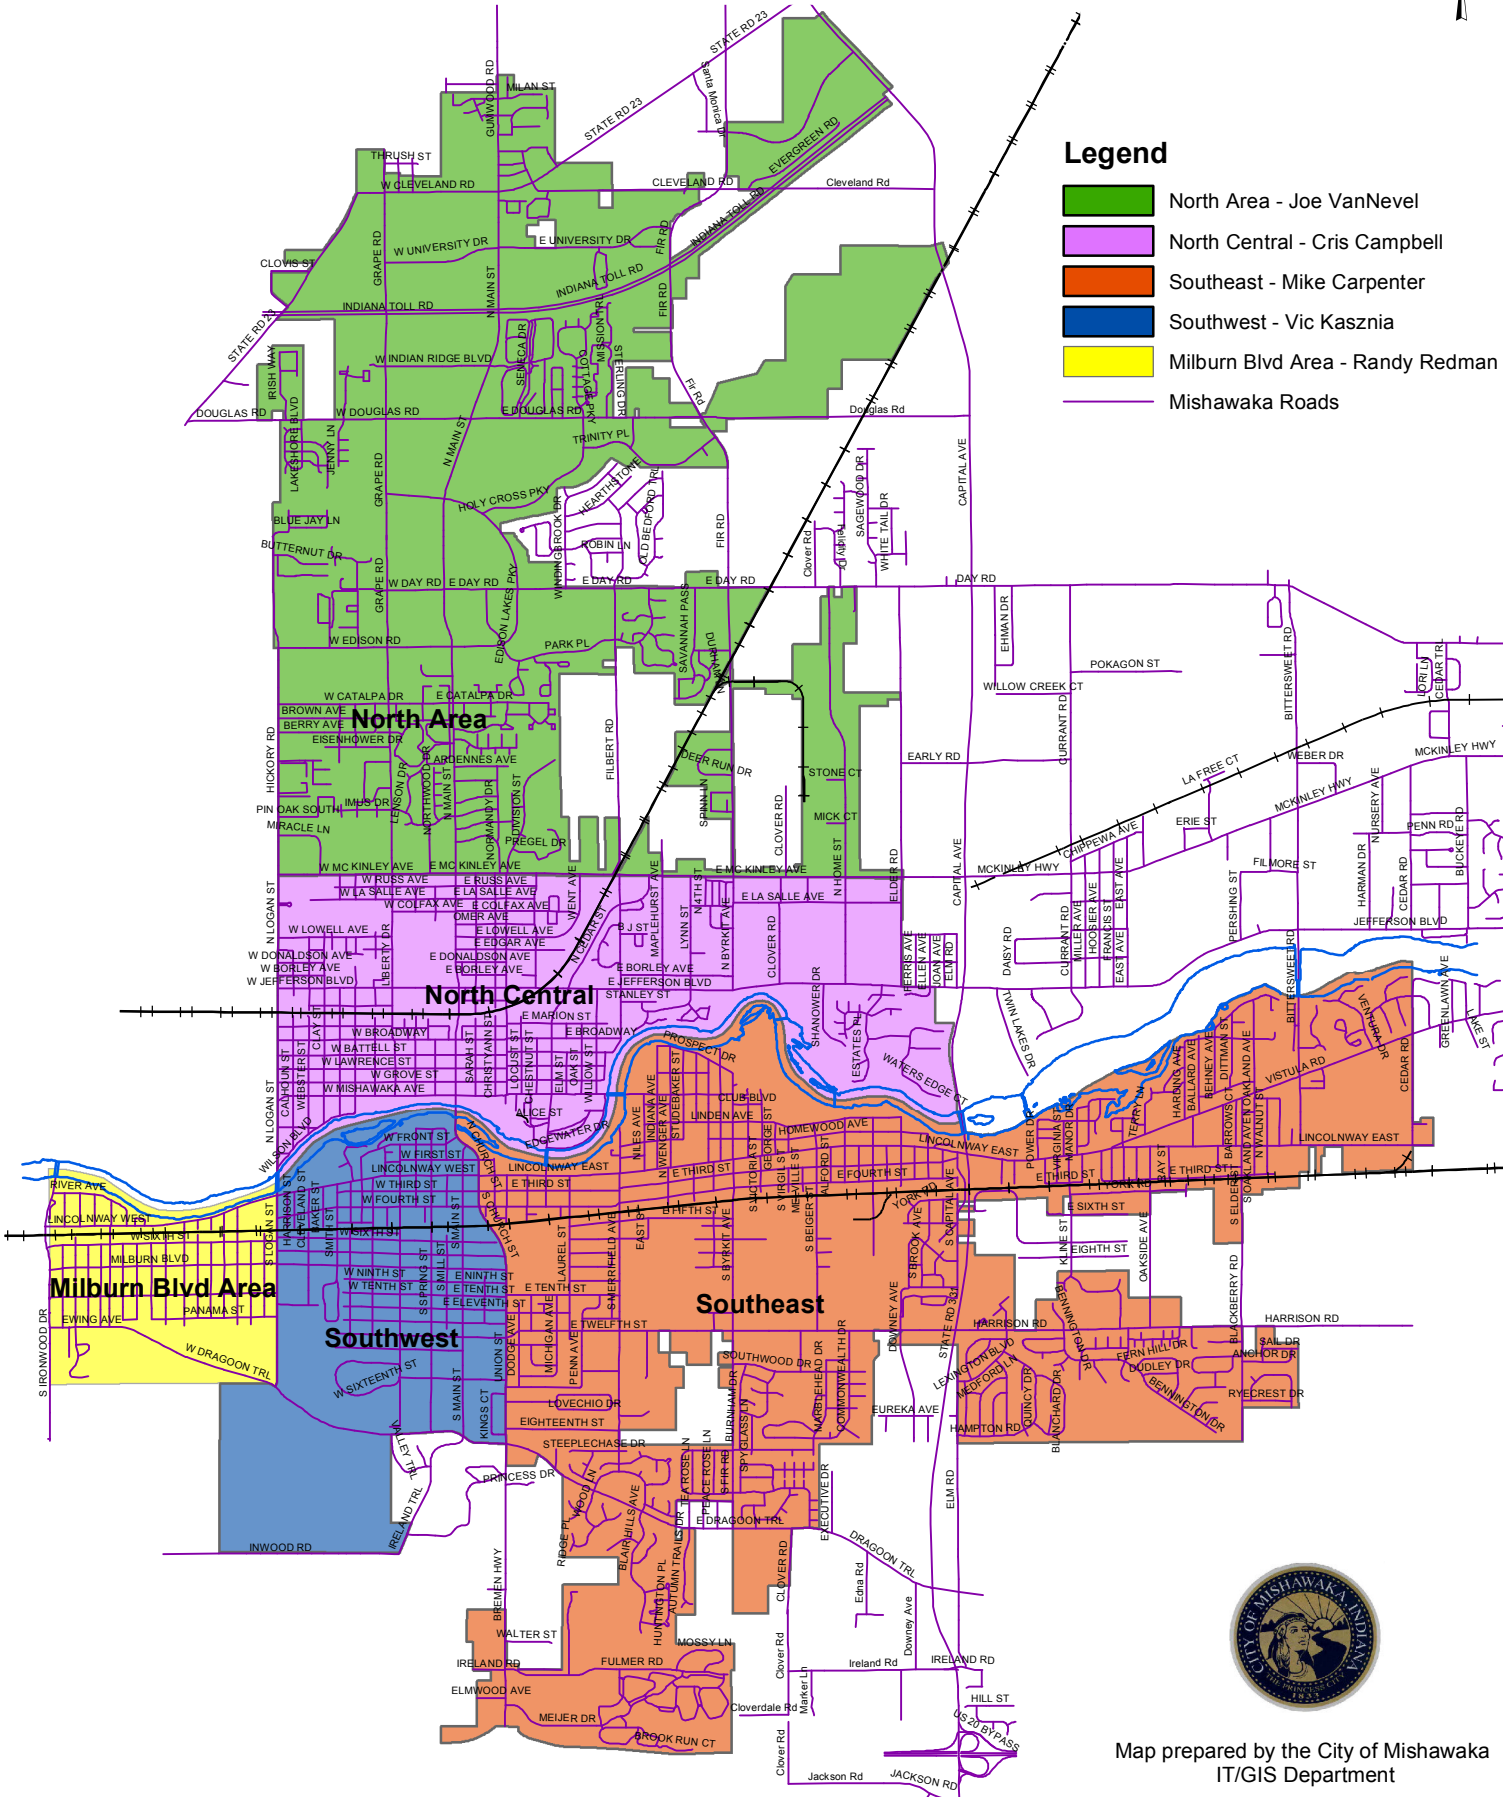

City of Mishawaka Code Enforcement Areas

Legend

- North Area - Joe VanNevel
- North Central - Cris Campbell
- Southeast - Mike Carpenter
- Southwest - Vic Kasznia
- Milburn Blvd Area - Randy Redman
- Mishawaka Roads

Map prepared by the City of Mishawaka
IT/GIS Department

Printed 4/25/2017