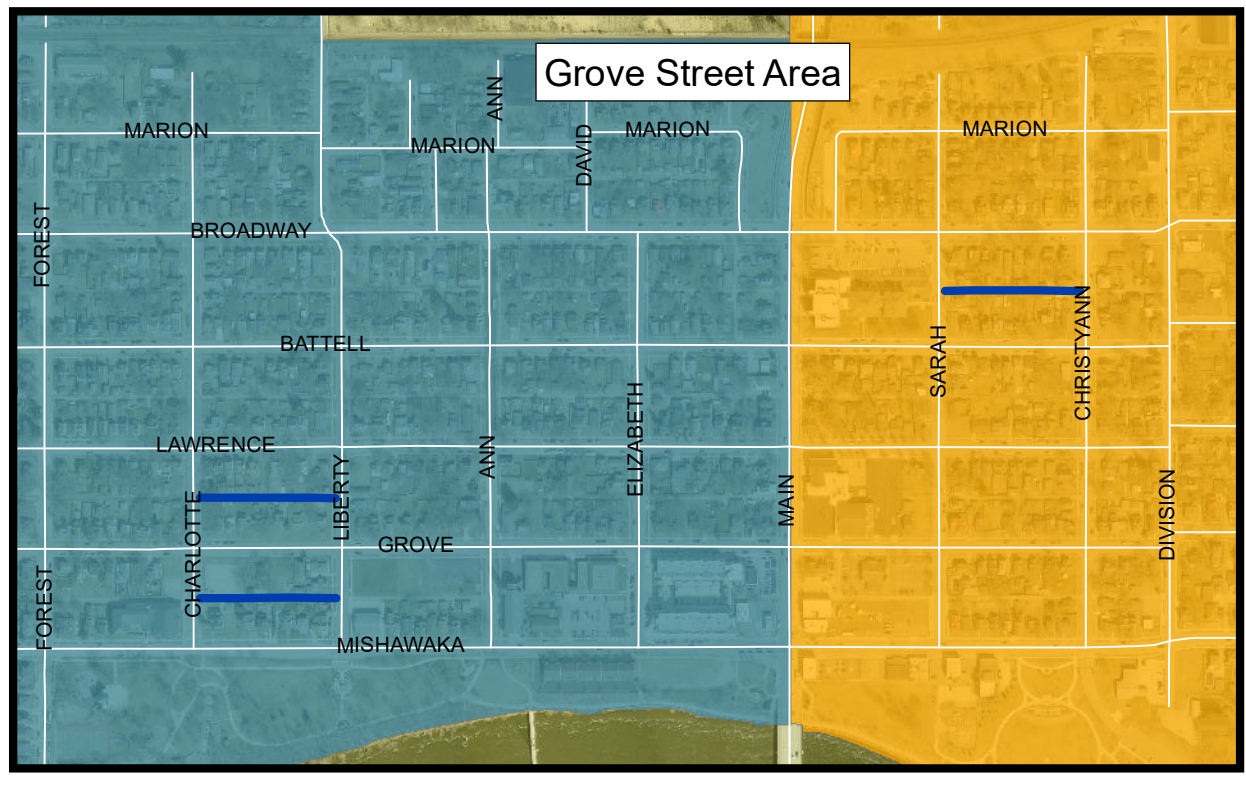

Linden Street Area

Grove Street Area

Legend

- Alley Trash Pickup
- Centerline

Trash Day Areas

Day

- Monday
- Tuesday
- Wednesday
- Thursday
- Friday

Milburn Area