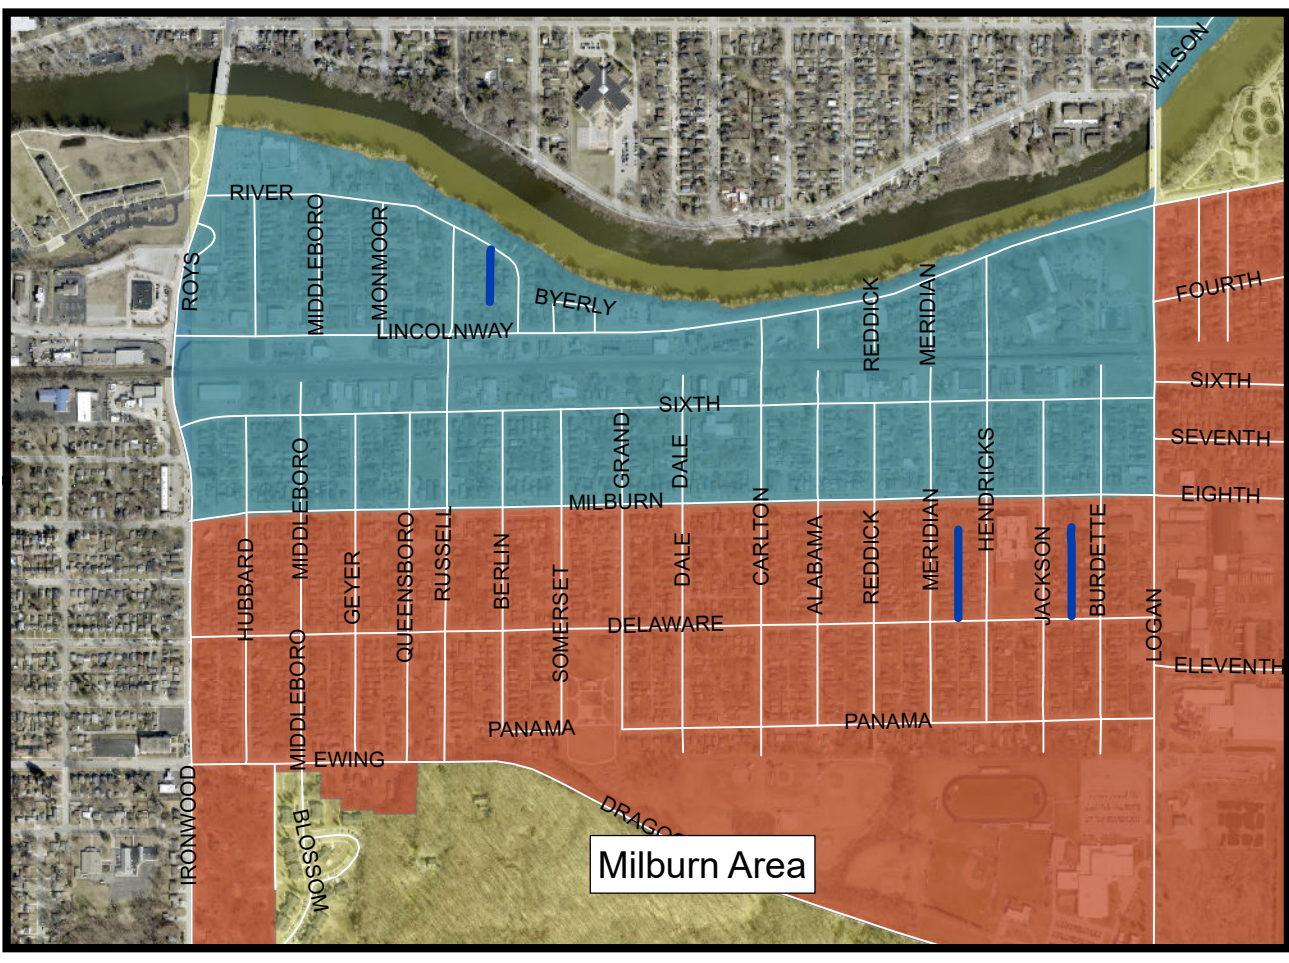

Linden Street Area

Grove Street Area

Legend

- Alley Trash Pickup
- Centerline

Trash Day Areas

Day

- Monday
- Tuesday
- Wednesday
- Thursday
- Friday

Milburn Area